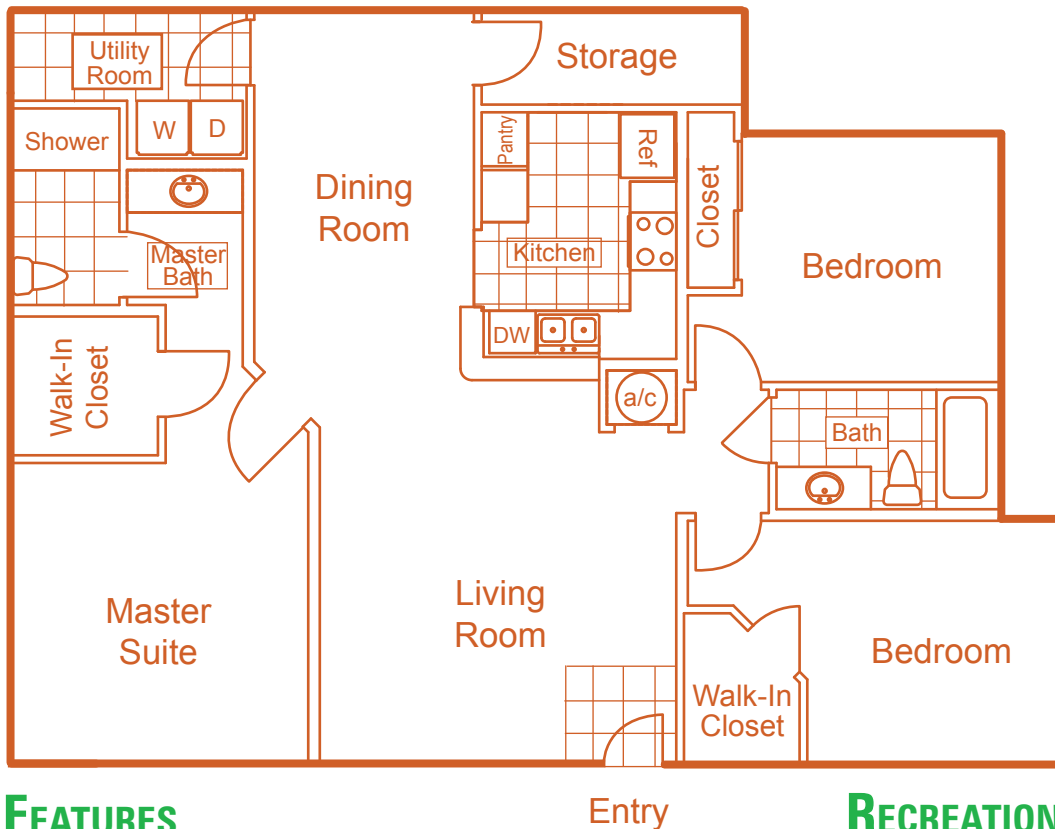

# Delray Bay

**3 Bedroom 2 Bath**

**1,450 Square Feet**

**Starting at \$1,499**

## INTERIOR FEATURES

- INDIVIDUAL ENTRANCES
- FULLY APPOINTED KITCHEN
- LARGE PANTRY IN SELECT PLANS
- WASHER AND DRYER
- DECORATIVE CERAMIC TILE ENTRY, KITCHEN AND BATH
- WALK IN CLOSET
- HOME OFFICE ALCOVE IN SELECT PLANS
- INTERIOR STAIRS ON 2ND FLOOR
- GARAGES AVAILABLE

## WATERFRONT FEATURES

- **WATERFRONT VIEWS AVAILABLE**
- FISHING AND BOATING PIER
- PLAY AREA (TOT LOT)
- PICNIC GAZEBOS WITH BBQ

**MON-FRI: 8AM-6PM**  
**SAT & SUN: 9AM-6PM**

**PRICES SUBJECT TO CHANGE WITHOUT NOTICE**