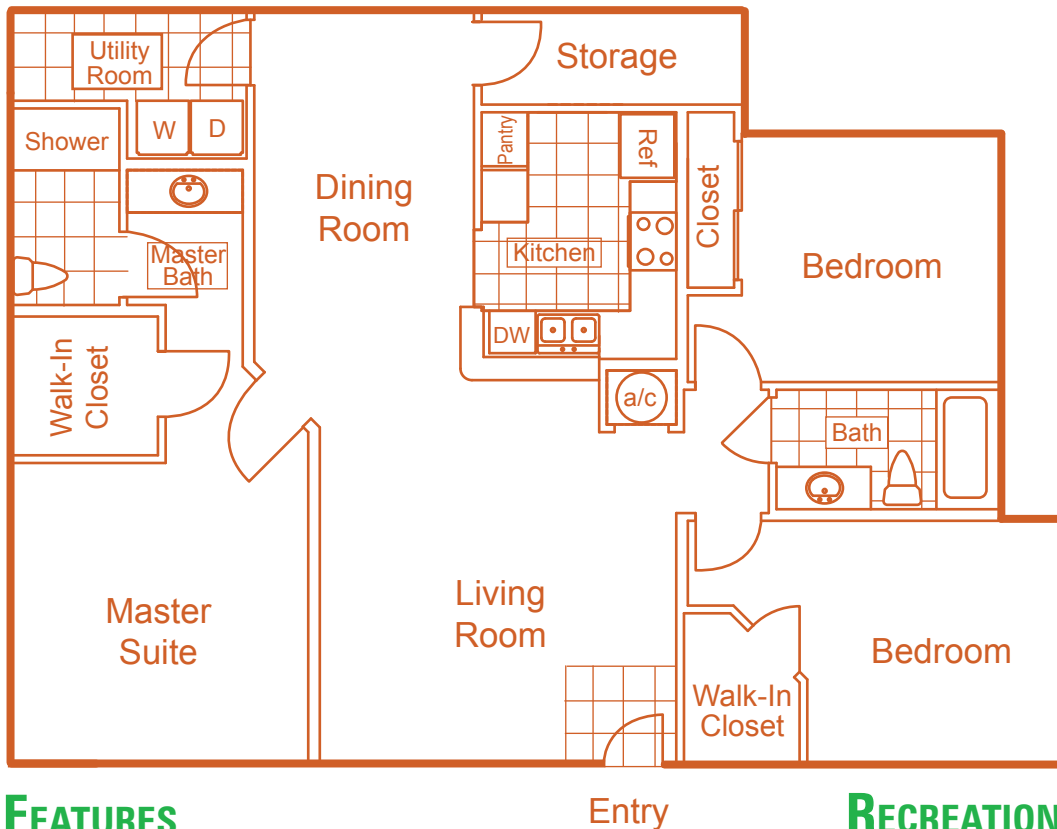

Delray Bay

3 Bedroom 2 Bath

1,450 Square Feet

Starting at \$1,550

INTERIOR FEATURES

- INDIVIDUAL ENTRANCES
- FULLY APPOINTED KITCHEN
- LARGE PANTRY IN SELECT PLANS
- WASHER AND DRYER
- DECORATIVE CERAMIC TILE ENTRY, KITCHEN AND BATH
- WALK IN CLOSET
- HOME OFFICE ALCOVE IN SELECT PLANS
- INTERIOR STAIRS ON 2ND FLOOR
- GARAGES AVAILABLE

RECREATIONAL FEATURES

- TROPICAL POOL AND SPA
- 24 HOUR FITNESS CENTER
- SPORTS COURT

WATERFRONT FEATURES

- WATERFRONT VIEWS AVAILABLE
- FISHING AND BOATING PIER
- PLAY AREA (TOT LOT)
- PICNIC GAZEBOS WITH BBQ