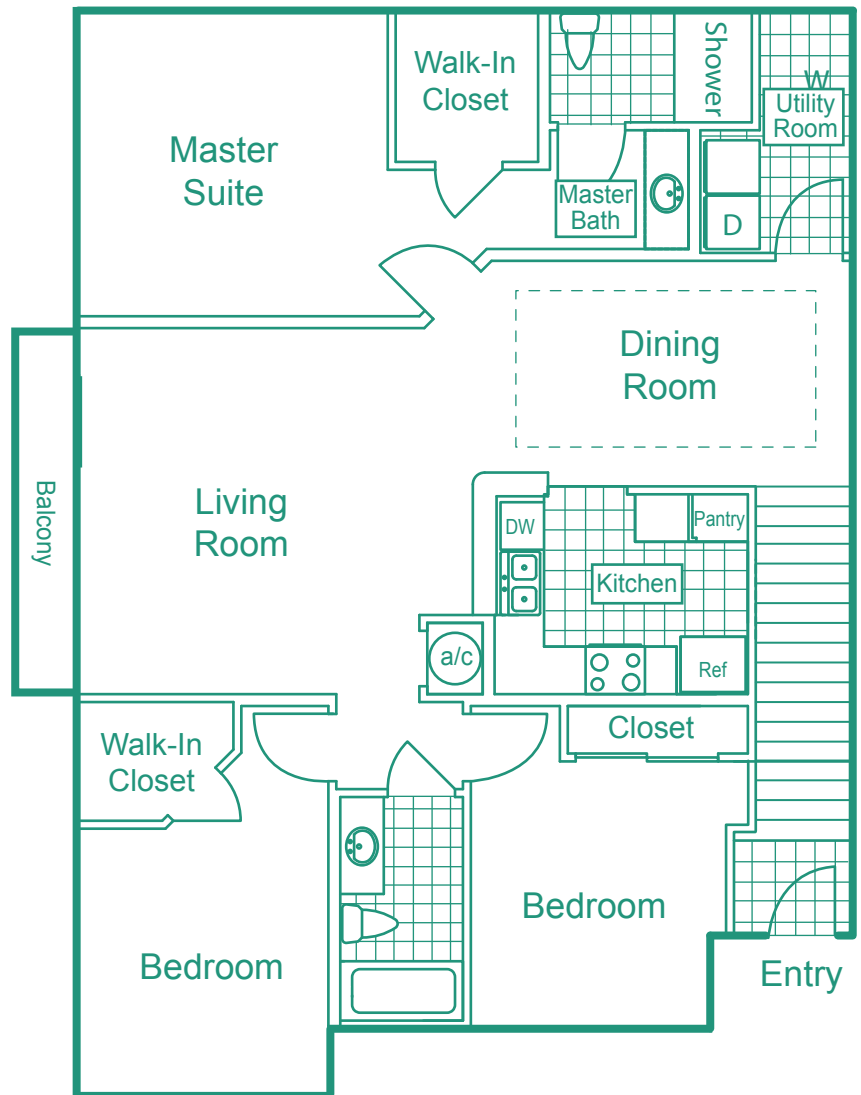

Delray Bay

3 Bedroom 2 Bath
second floor - interior stairwell

1,540 Square Feet

Starting at $1,590

INTERIOR FEATURES

- INDIVIDUAL ENTRANCES
- FULLY APPOINTED KITCHEN
- LARGE PANTRY IN SELECT PLANS
- WASHER AND DRYER
- DECORATIVE CERAMIC TILE ENTRY, KITCHEN AND BATH
- WALK IN CLOSET
- HOME OFFICE ALCOVE IN SELECT PLANS
- INTERIOR STAIRS ON 2ND FLOOR
- GARAGES AVAILABLE

RECREATIONAL FEATURES

- TROPICAL POOL AND SPA
- 24 HOUR FITNESS CENTER
- SPORTS COURT

WATERFRONT FEATURES

- WATERFRONT VIEWS AVAILABLE
- FISHING AND BOATING PIER
- PLAY AREA (TOT LOT)
- PICNIC GAZEBOS WITH BBQ

MON-FRI: 8AM-6PM
SAT & SUN: 9AM-6PM

PRICES SUBJECT TO CHANGE WITHOUT NOTICE

DELRAY BAY
3360 DELRAY BAY DRIVE
DELRAY BEACH, FLORIDA 33483

PHONE: 561.243.2006
FAX: 561.243.3280
WWW.DELRAYBAY.COM