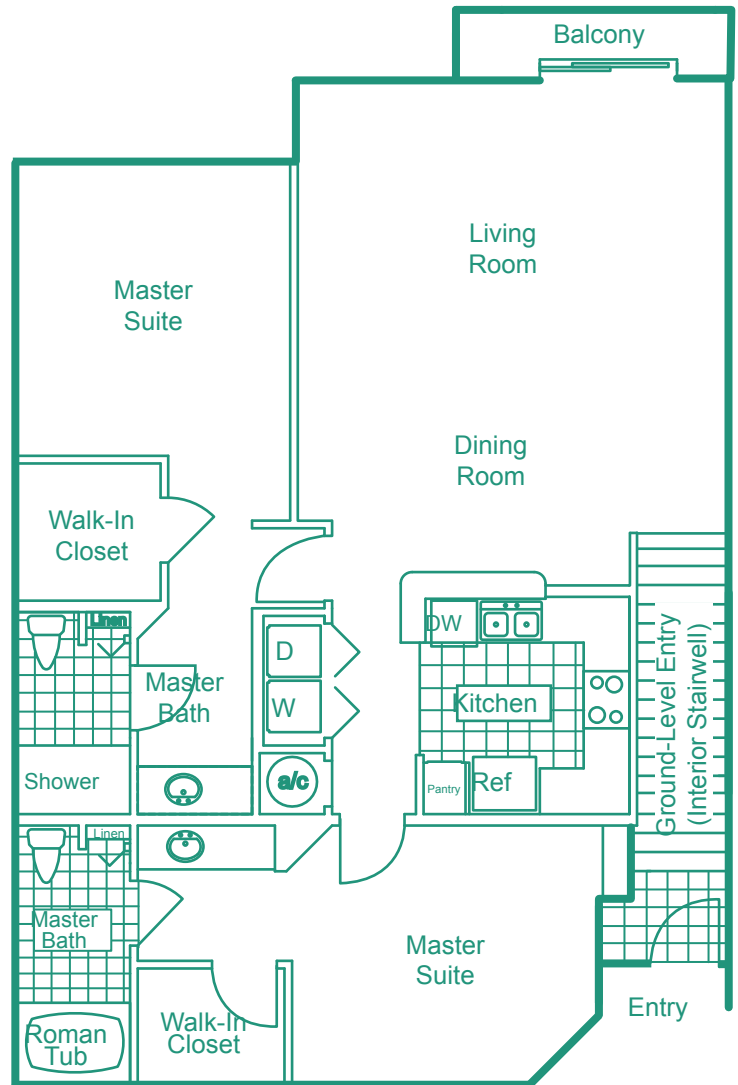

Delray Bay

2 Bedroom 2 Bath
second floor - interior stairwell

1,450 Square Feet

Starting at $1,425

INTERIOR FEATURES

- **INDIVIDUAL ENTRANCES**
- **FULLY APPOINTED KITCHEN**
- **LARGE PANTRY IN SELECT PLANS**
- **WASHER AND DRYER**
- **DECORATIVE CERAMIC TILE ENTRY, KITCHEN AND BATH**
- **WALK IN CLOSET**
- **HOME OFFICE ALCOVE IN SELECT PLANS**
- **INTERIOR STAIRS ON 2ND FLOOR**
- **GARAGES AVAILABLE**

RECREATIONAL FEATURES

- **TROPICAL POOL AND SPA**
- **24 HOUR FITNESS CENTER**
- **SPORTS COURT**

WATERFRONT FEATURES

- **WATERFRONT VIEWS AVAILABLE**
- **FISHING AND BOATING PIER**
- **PLAY AREA (TOT LOT)**
- **PICNIC GAZEBOS WITH BBQ**

MON-FRI: 8AM-6PM
SAT & SUN: 9AM-6PM

PRICES SUBJECT TO CHANGE WITHOUT NOTICE

DELRAY BAY
3360 DELRAY BAY DRIVE
DELRAY BEACH, FLORIDA 33483

PHONE: 561.243.2006
FAX: 561.243.3280
WWW.DELRAYBAY.COM