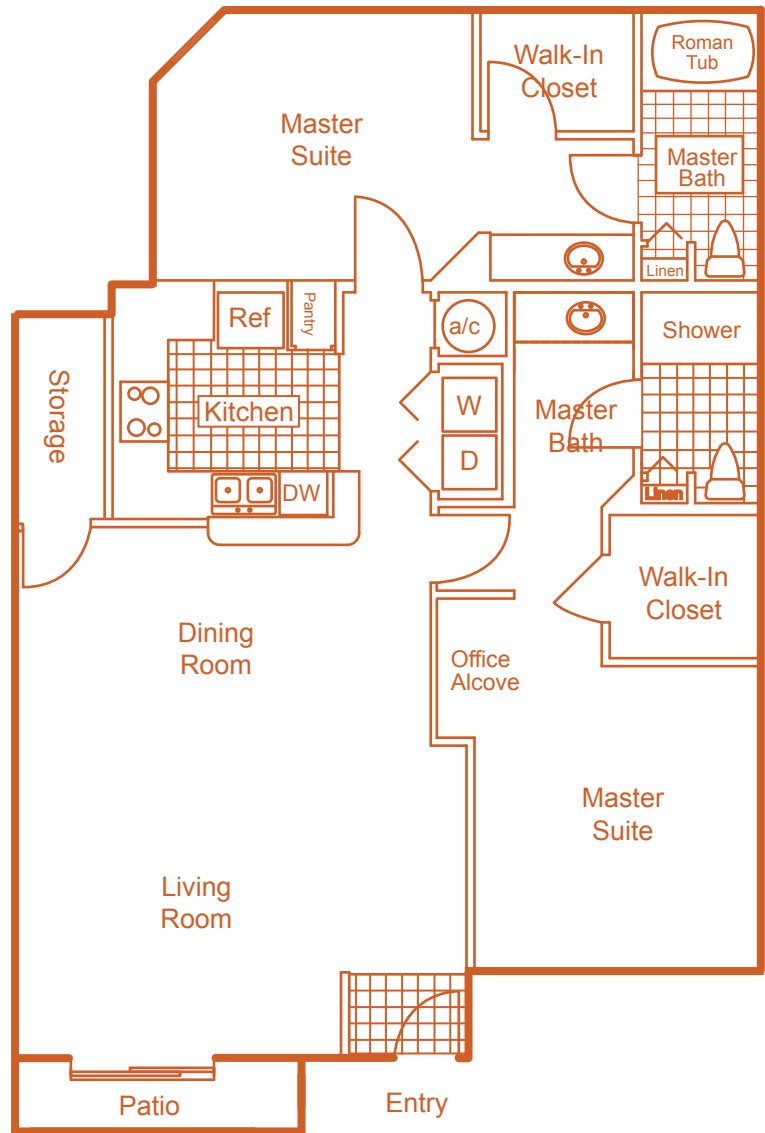

Delray Bay

2 Bedroom 2 Bath

1,365 Square Feet

Starting at $1,385

INTERIOR FEATURES

- INDIVIDUAL ENTRANCES
- FULLY APPOINTED KITCHEN
- LARGE PANTRY IN SELECT PLANS
- WASHER AND DRYER
- DECORATIVE CERAMIC TILE ENTRY, KITCHEN AND BATH
- WALK IN CLOSET
- HOME OFFICE ALCOVE IN SELECT PLANS
- INTERIOR STAIRS ON 2ND FLOOR
- GARAGES AVAILABLE

RECREATIONAL FEATURES

- TROPICAL POOL AND SPA
- 24 HOUR FITNESS CENTER
- SPORTS COURT

WATERFRONT FEATURES

- WATERFRONT VIEWS AVAILABLE
- FISHING AND BOATING PIER
- PLAY AREA (TOT LOT)
- PICNIC GAZEBOS WITH BBQ

MON-FRI: 8AM-6PM

SAT & SUN: 9AM-6PM

PRICES SUBJECT TO CHANGE WITHOUT NOTICE

DELRAY BAY

3360 DELRAY BAY DRIVE

DELRAY BEACH, FLORIDA 33483

PHONE: 561.243.2006

FAX: 561.243.3280

WWW.DELRAYBAY.COM