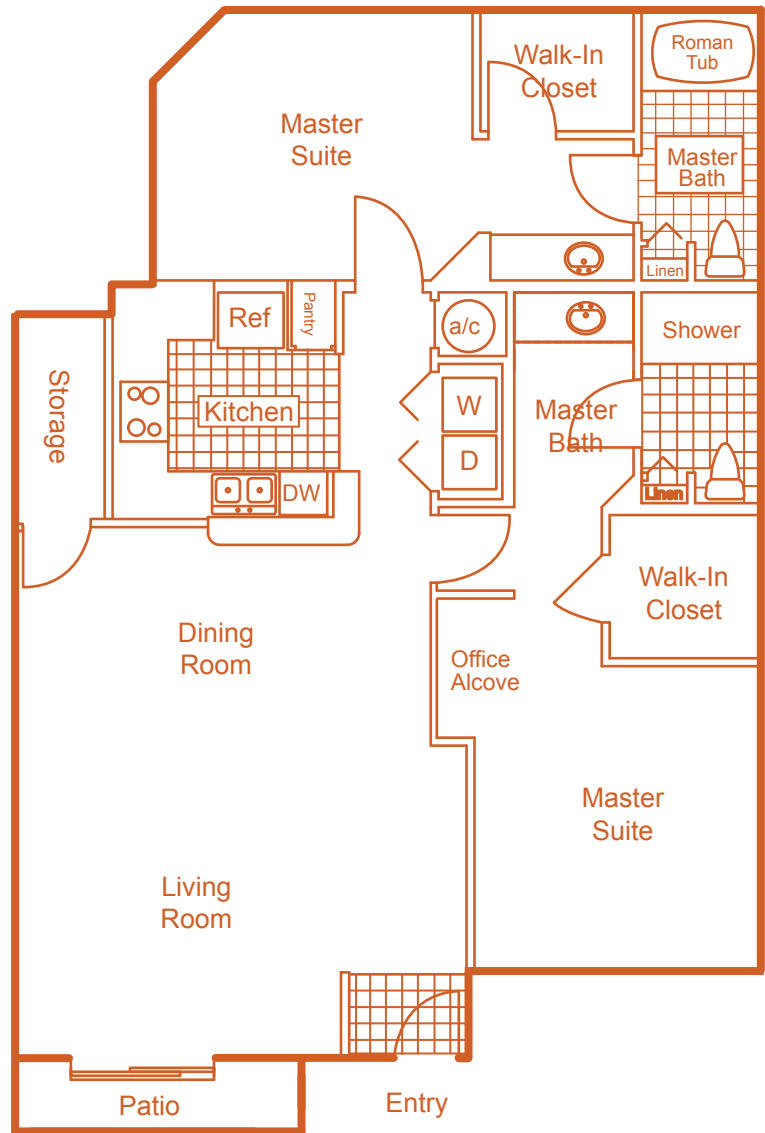

Delray Bay

2 Bedroom 2 Bath

1,365 Square Feet

Starting at $1,400

INTERIOR FEATURES

- INDIVIDUAL ENTRANCES
- FULLY APPOINTED KITCHEN
- LARGE PANTRY IN SELECT PLANS
- WASHER AND DRYER
- DECORATIVE CERAMIC TILE ENTRY, KITCHEN AND BATH
- WALK IN CLOSET
- HOME OFFICE ALCOVE IN SELECT PLANS
- INTERIOR STAIRS ON 2ND FLOOR
- GARAGES AVAILABLE

RECREATIONAL FEATURES

- TROPICAL POOL AND SPA
- 24 HOUR FITNESS CENTER
- SPORTS COURT

WATERFRONT FEATURES

- WATERFRONT VIEWS AVAILABLE
- FISHING AND BOATING PIER
- PLAY AREA (TOT LOT)
- PICNIC GAZEBOS WITH BBQ

MON-FRI: 8AM-6PM

SAT & SUN: 9AM-6PM

PRICES SUBJECT TO CHANGE WITHOUT NOTICE

DELRAY BAY

3360 DELRAY BAY DRIVE

DELRAY BEACH, FLORIDA 33483

PHONE: 561.243.2006

FAX: 561.243.3280

WWW.DELRAYBAY.COM