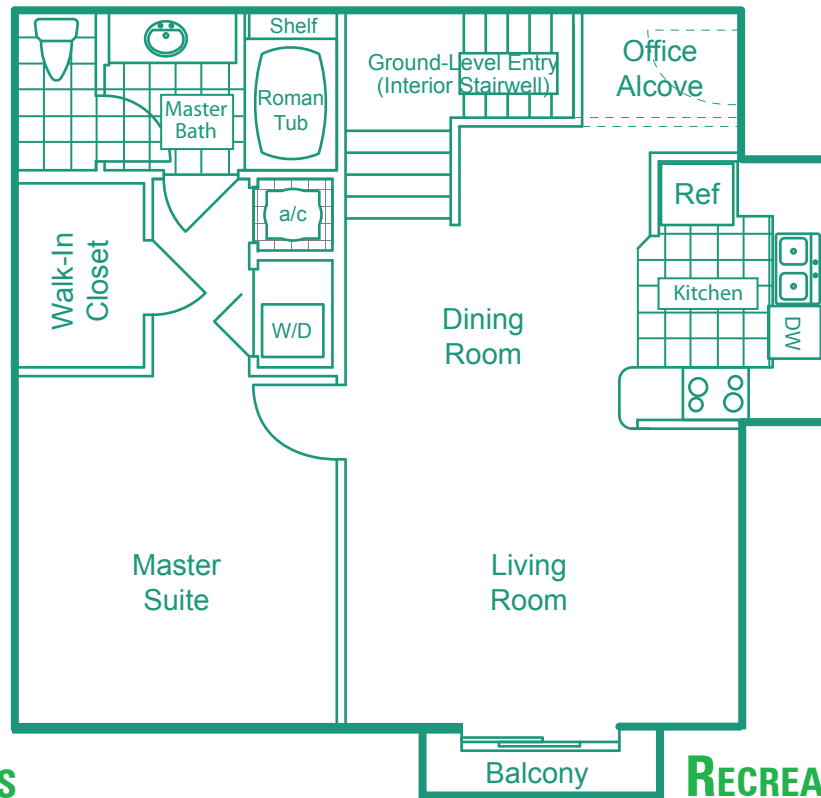

Delray Bay

1 Bedroom 1 Bath
second floor - interior stairwell

930 Square Feet

Starting at \$1,100

INTERIOR FEATURES

- INDIVIDUAL ENTRANCES
- FULLY APPOINTED KITCHEN
- LARGE PANTRY IN SELECT PLANS
- WASHER AND DRYER
- DECORATIVE CERAMIC TILE ENTRY, KITCHEN AND BATH
- WALK IN CLOSET
- HOME OFFICE ALCOVE IN SELECT PLANS
- INTERIOR STAIRS ON 2ND FLOOR
- GARAGES AVAILABLE

RECREATIONAL FEATURES

- TROPICAL POOL AND SPA
- 24 HOUR FITNESS CENTER
- SPORTS COURT

WATERFRONT FEATURES

- **WATERFRONT VIEWS AVAILABLE**
- FISHING AND BOATING PIER
- PLAY AREA (TOT LOT)
- PICNIC GAZEBOS WITH BBQ