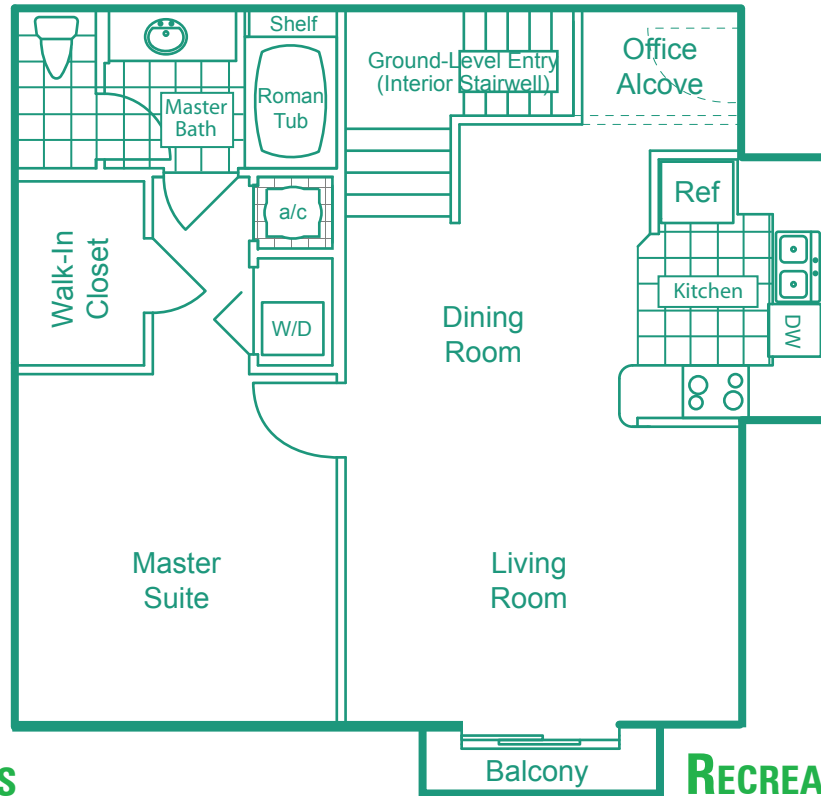

# Delray Bay

**1 Bedroom 1 Bath**  
**second floor - interior stairwell**

**930 Square Feet**

**Starting at \$1,075**

## INTERIOR FEATURES

- INDIVIDUAL ENTRANCES
- FULLY APPOINTED KITCHEN
- LARGE PANTRY IN SELECT PLANS
- WASHER AND DRYER
- DECORATIVE CERAMIC TILE ENTRY, KITCHEN AND BATH
- WALK IN CLOSET
- HOME OFFICE ALCOVE IN SELECT PLANS
- INTERIOR STAIRS ON 2ND FLOOR
- GARAGES AVAILABLE

## WATERFRONT FEATURES

- **WATERFRONT VIEWS AVAILABLE**
- FISHING AND BOATING PIER
- PLAY AREA (TOT LOT)
- PICNIC GAZEBOS WITH BBQ

**MON-FRI: 8AM-6PM**  
**SAT & SUN: 9AM-6PM**

**PRICES SUBJECT TO CHANGE WITHOUT NOTICE**