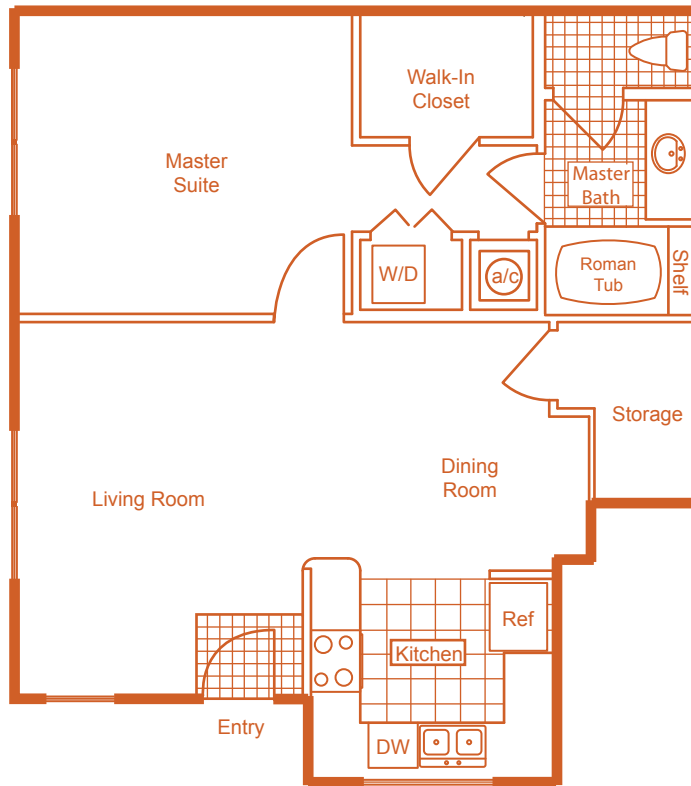

# Delray Bay

1 Bedroom 1 Bath

825 Square Feet

Starting at \$1,050

## INTERIOR FEATURES

- INDIVIDUAL ENTRANCES
- FULLY APPOINTED KITCHEN
- LARGE PANTRY IN SELECT PLANS
- WASHER AND DRYER
- DECORATIVE CERAMIC TILE ENTRY, KITCHEN AND BATH
- WALK IN CLOSET
- HOME OFFICE ALCOVE IN SELECT PLANS
- INTERIOR STAIRS ON 2ND FLOOR
- GARAGES AVAILABLE